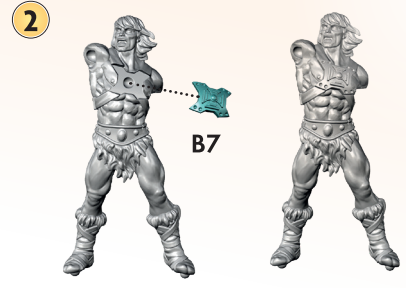

The logo for 'Masters of the Universe Battleground' is centered on the page. It features the word 'MASTERS' in a large, blue, metallic, 3D font with a yellow and red outline. Below it, the words 'OF THE UNIVERSE' are written in a smaller, white, sans-serif font. At the bottom of the logo, the word 'BATTLEGROUND' is written in a large, red, metallic, 3D font with a white outline. The entire logo is set against a dark, textured background with a hexagonal pattern and faint, dark, stylized figures.

MASTERS
OF THE UNIVERSE™
BATTLEGROUND

**MINIATURES ASSEMBLY
MANUAL**

He-Man

Man-At-Arms

Stratos

1

2

3

1

2

3

4

Ram Man

Skeletor

Evil-Lyn

Mer-Man

Tri-Klops

Trap Jaw

1

2