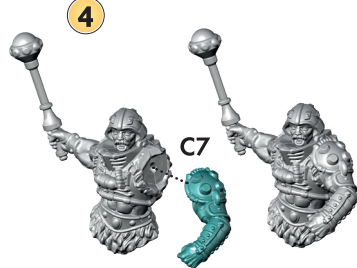

The logo for 'Masters of the Universe Battleground' is centered on the page. It features the word 'MASTERS' in a large, blue, metallic, 3D font with a yellow and red outline. Below it, the words 'OF THE UNIVERSE' are written in a smaller, white, sans-serif font. At the bottom of the logo, the word 'BATTLEGROUND' is written in a large, red, metallic, 3D font with a white outline. The entire logo is set against a dark, textured background with a hexagonal pattern and faint, dark, stylized figures.

MASTERS
OF THE UNIVERSE™
BATTLEGROUND

**MINIATURES ASSEMBLY
MANUAL**

He-Man

Man-At-Arms

Stratos

1

2

3

4

5

6

7

8

9

10

Orko

1

2

3

4

Ram Man

Skeletor

Evil-Lyn

Mer-Man