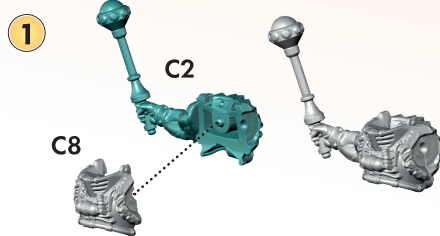

The logo for 'Masters of the Universe Battleground' is centered on the page. It features the word 'MASTERS' in a large, blue, metallic, 3D font with a yellow and red outline. Below it, the words 'OF THE UNIVERSE' are written in a smaller, white, sans-serif font. At the bottom of the logo, the word 'BATTLEGROUND' is written in a large, red, metallic, 3D font with a white outline. The entire logo is set against a dark, textured background with a hexagonal pattern and faint, dark, stylized figures.

MASTERS
OF THE UNIVERSE™
BATTLEGROUND

**MINIATURES ASSEMBLY
MANUAL**

He-Man

Man-At-Arms

Stratos

1

2

3

4

5

6

7

8

9

10

Orko

1

2

3

4

Ram Man

Skeletor

Evil-Lyn

Mer-Man