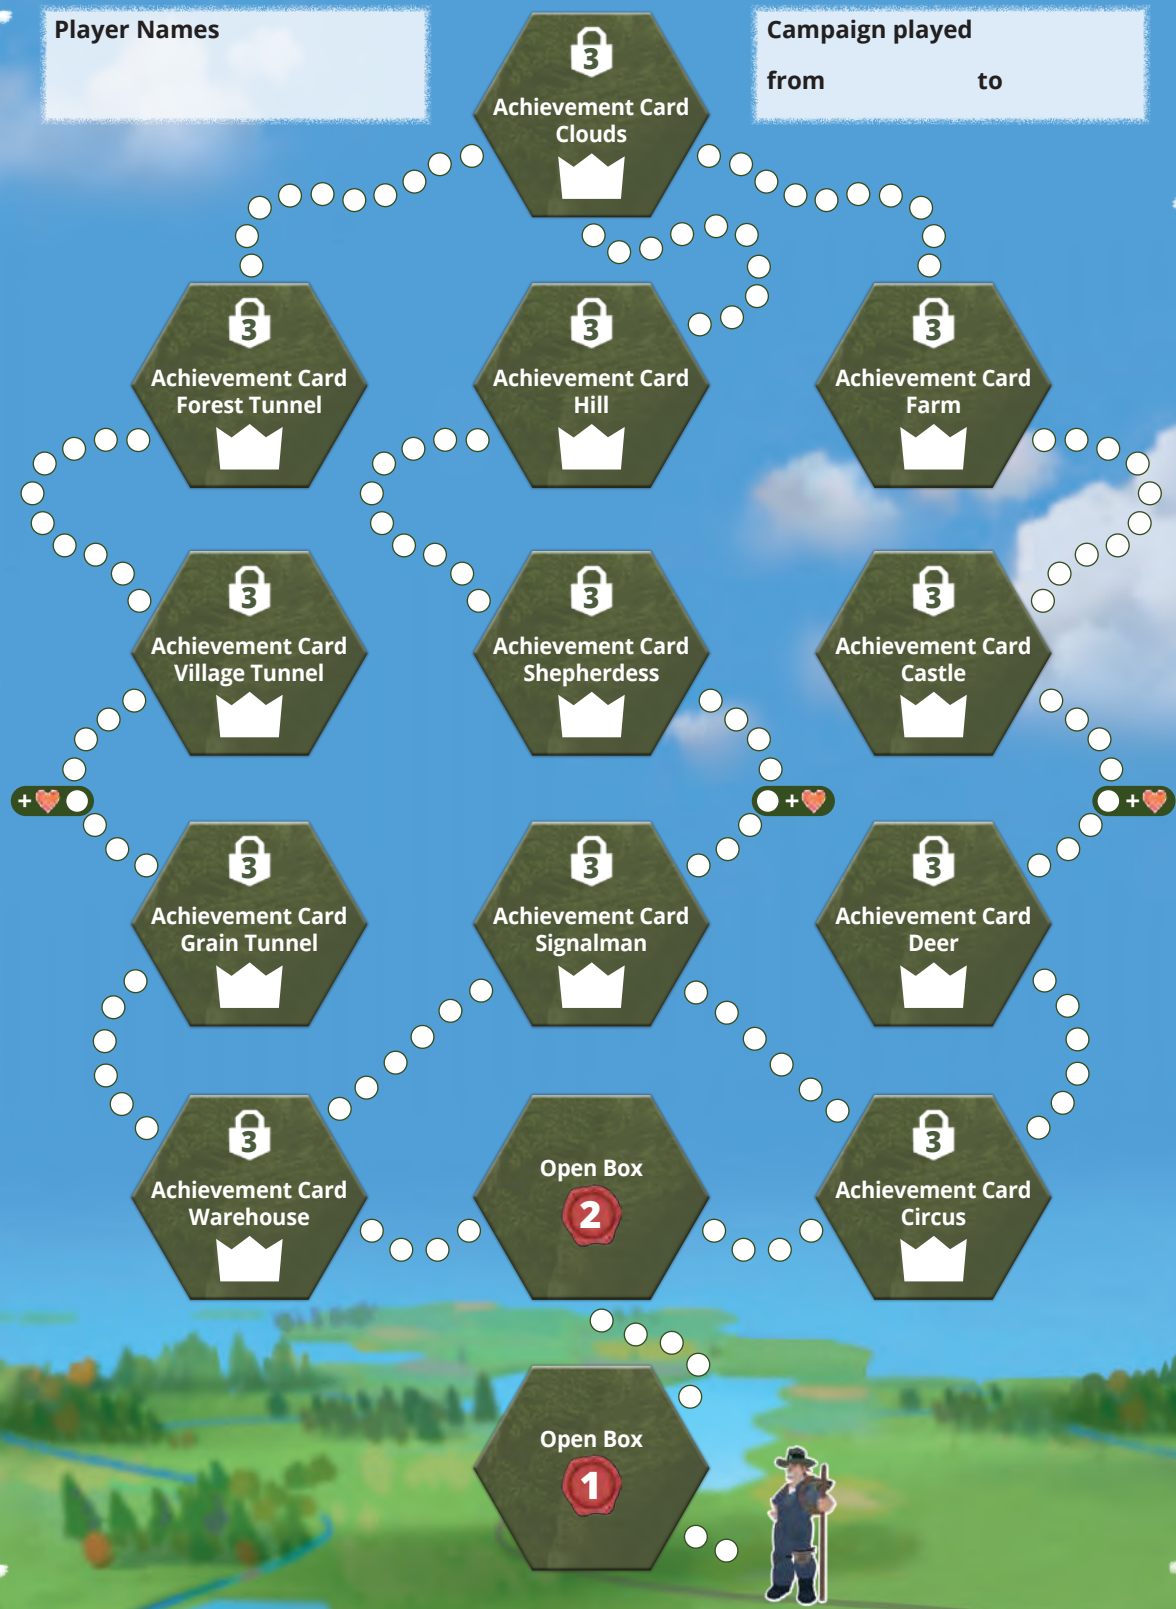

Your Results		
	15	
	15	
	15	
400 Empress	15	
375 Crown Prince	15	
350 Baroness	15	
340 Magnate	14	
330 Councillor	14	
320 Mayor	13	
310 Manufacturer	13	
300 Balloonist	12	
290 Diplomat	12	
280 Doctor	11	
270 Astronomer	11	
260 Inventor	10	
250 Architect	10	
240 Merchant	9	
230 Photographer	9	
220 Station Master	8	
210 Harbormaster	8	
200 Captain	7	
190 Ringmaster	7	
180 Engineer	6	
170 Farmer's Wife	6	
160 Forest Ranger	5	
150 Landlady	5	
140 Actress	4	
130 Night Watchman	4	
120 Coachman	3	
110 Fisherwoman	3	
100 Newsboy	2	
0-99 Vagabond	1	

Player Names

Campaign played from to

DORF ROMANTIK

Your Achievements	
Campaign Sheet	
<input type="checkbox"/> Castle	
<input type="checkbox"/> Circus	
<input type="checkbox"/> Clouds	
<input type="checkbox"/> Deer	
<input type="checkbox"/> Farm	
<input type="checkbox"/> Forest Tunnel	
<input type="checkbox"/> Grain Tunnel	
<input type="checkbox"/> Hill	
<input type="checkbox"/> Shepherdess	
<input type="checkbox"/> Signalman	
<input type="checkbox"/> Village Tunnel	
<input type="checkbox"/> Warehouse	
Boxes	
<input type="checkbox"/> Balloon Launch Site	
<input type="checkbox"/> Construction Site	
<input type="checkbox"/> Flag Festival	
<input type="checkbox"/> Forest Cabin	
<input type="checkbox"/> Golden Heart	
<input type="checkbox"/> Harbor	
<input type="checkbox"/> Harvest Festival	
<input type="checkbox"/> Heart's Desire	
<input type="checkbox"/> Locomotive	
<input type="checkbox"/> On the Road to Success	
<input type="checkbox"/> Red Hearts	
<input type="checkbox"/> Ship	
<input type="checkbox"/> Train Station	
<input type="checkbox"/> Watchtower	